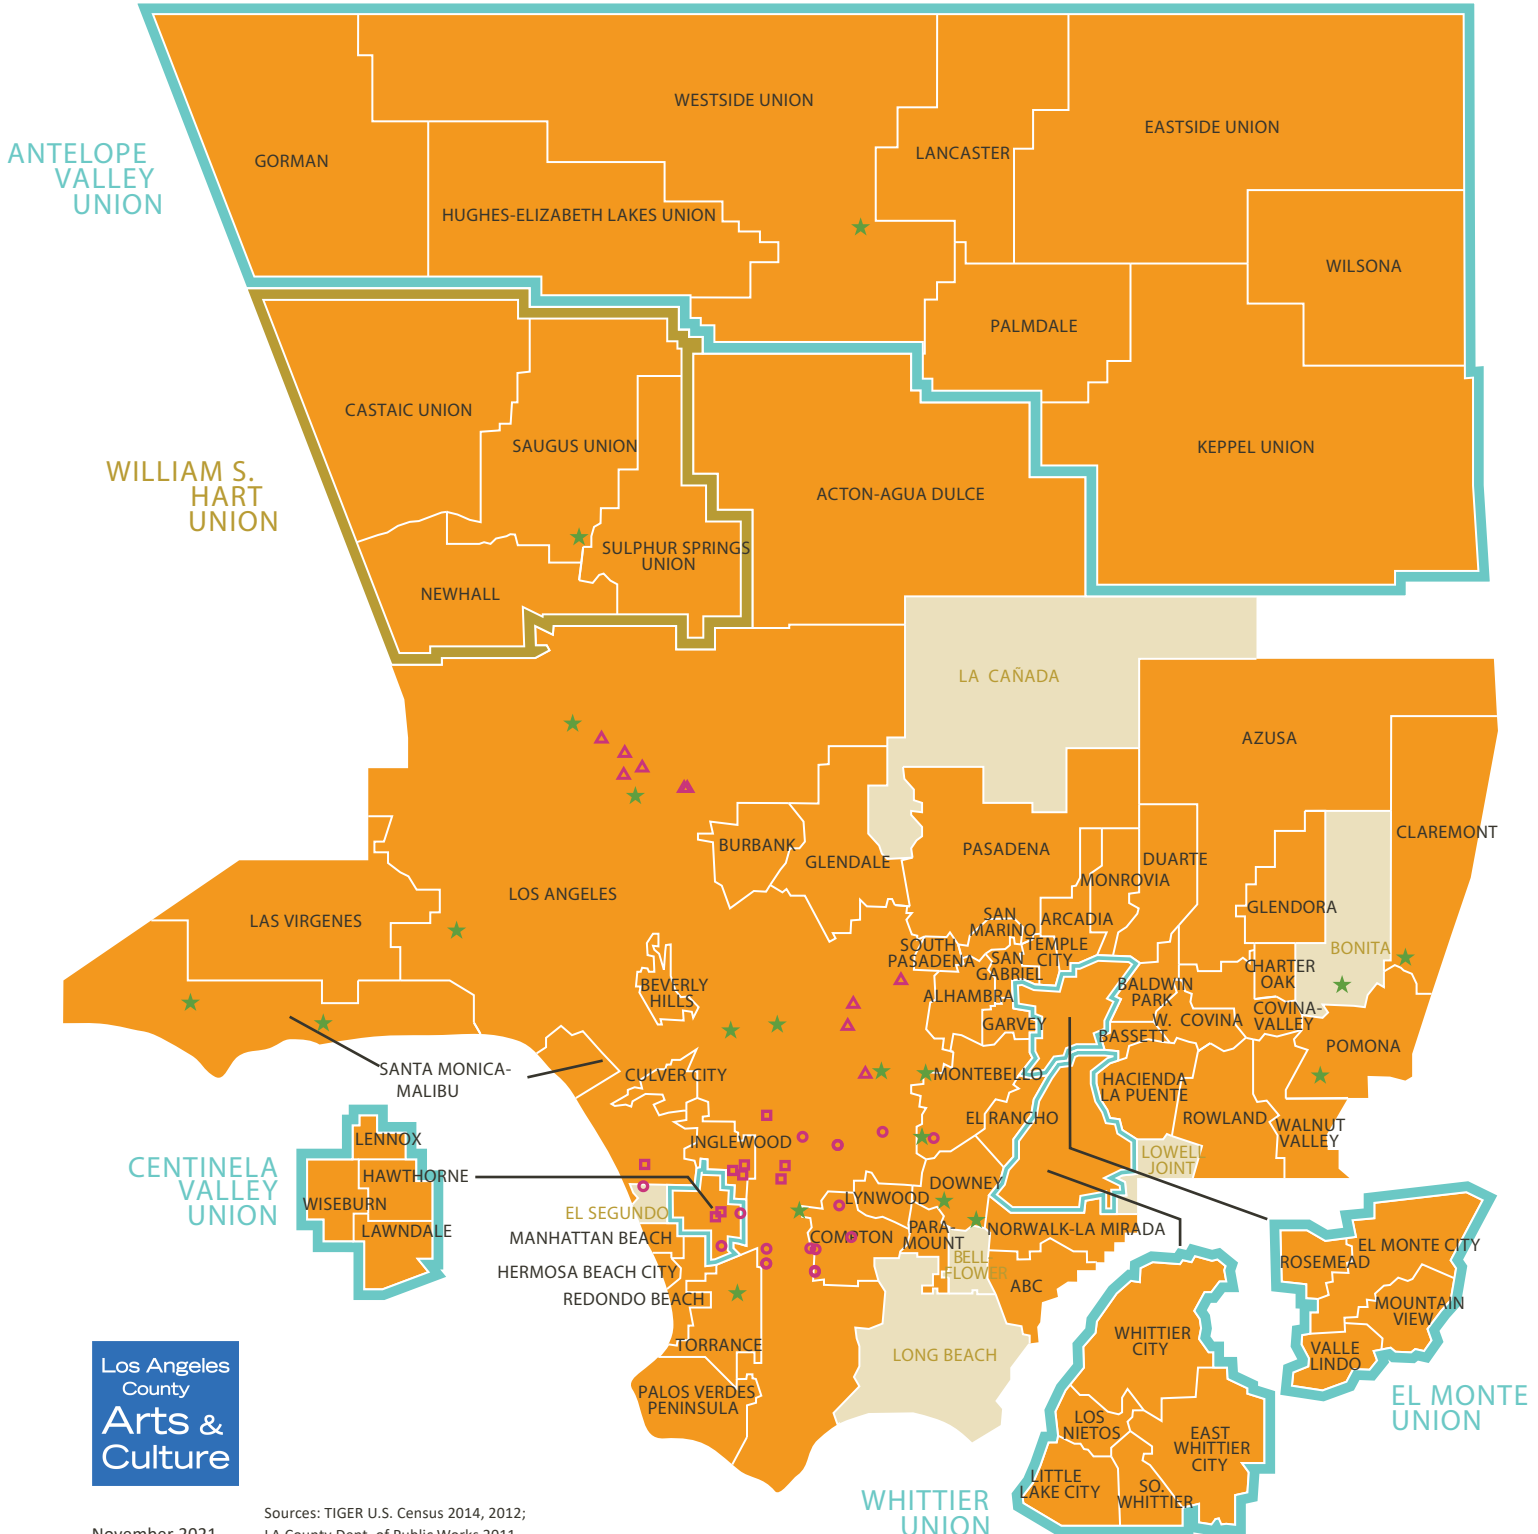

LA COUNTY artsed COLLECTIVE

SCHOOL DISTRICT PARTNERSHIPS

- Arts Ed Collective Unified or Elementary School District
- Non-Arts Ed Collective Unified or Elementary School District
- Arts Ed Collective High School District
- Non-Arts Ed Collective High School District
- ★ School Directed by the LA County Office of Education

CHARTER NETWORK PARTNERSHIPS

- ◊ iLEAD Schools
- Inner City Education Foundation Public School
- Green Dot Public School District
- ◆ Magnolia Public Schools
- ▲ Partnerships to Uplift Communities School

Los Angeles
County
Arts &
Culture

Sources: TIGER U.S. Census 2014, 2012;
LA County Dept. of Public Works 2011